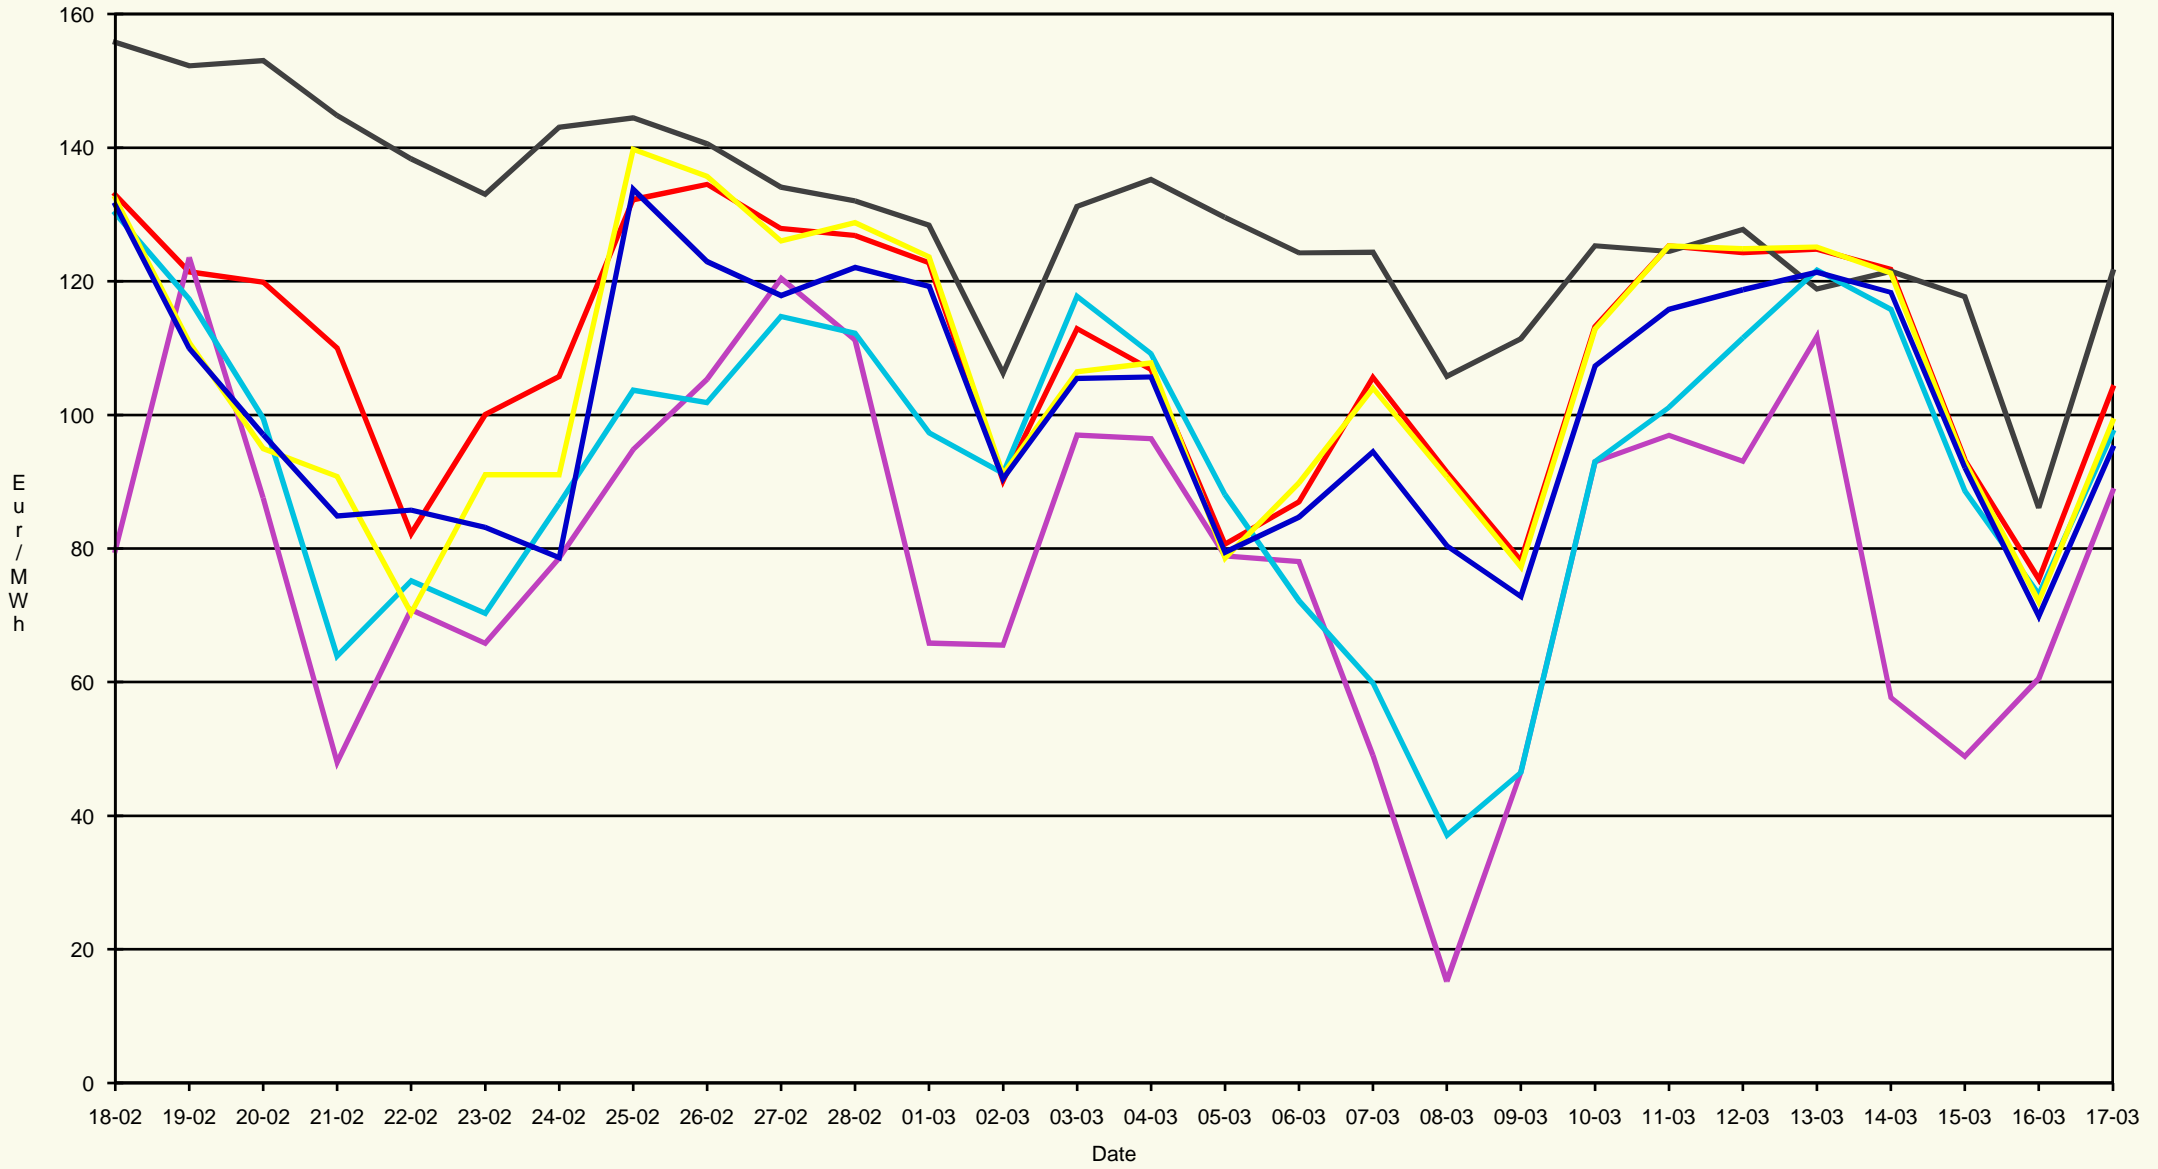

DAILY ARITHMETIC AVERAGE SPOT PRICES IN THE PAST MONTH
18/02/2025 - 17/03/2025

DAILY ARITHMETIC AVERAGE SPOT PRICES IN THE PAST YEAR
18/03/2024 - 17/03/2025