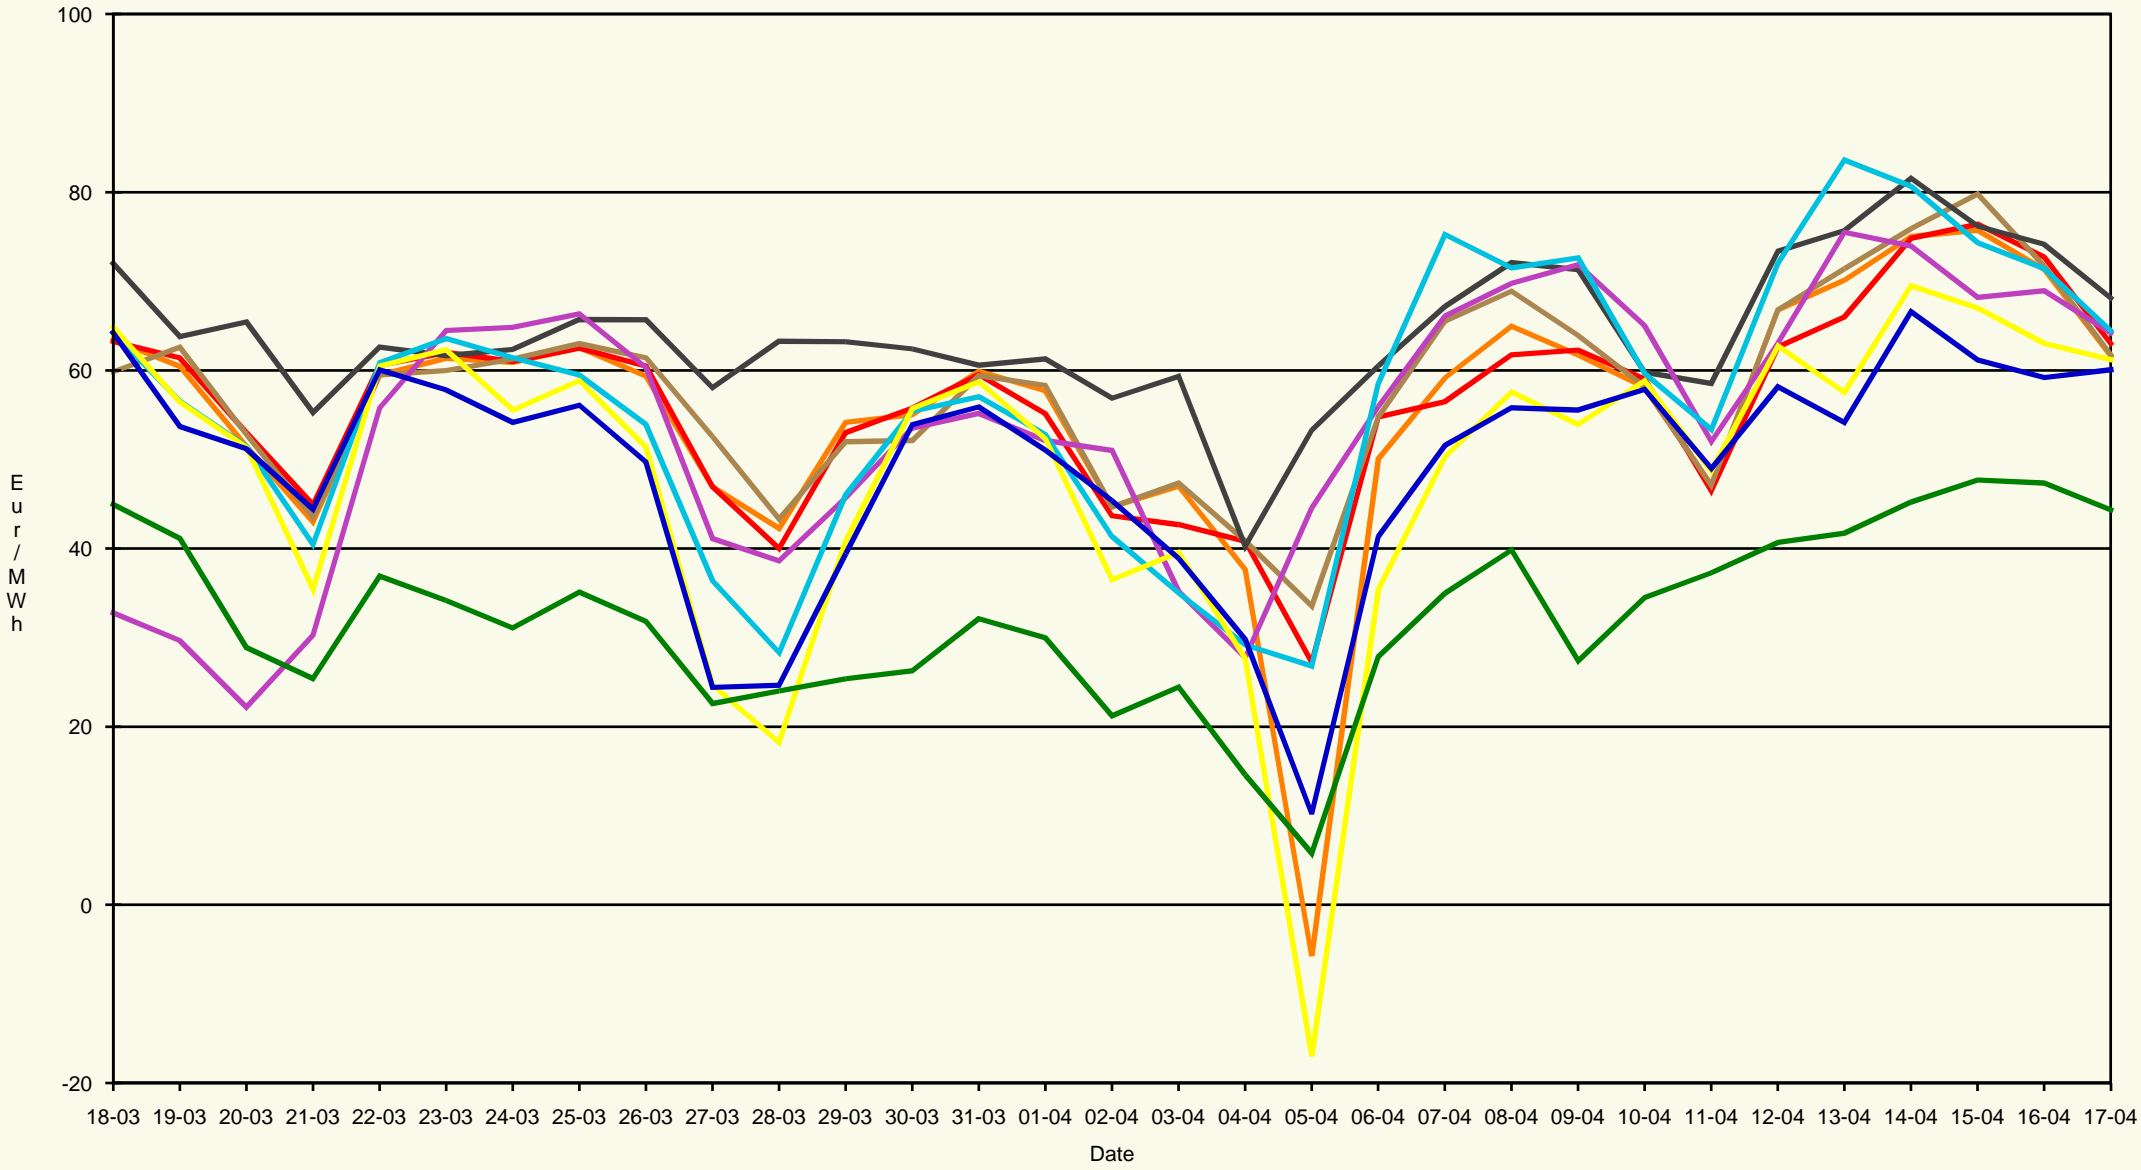

DAILY ARITHMETIC AVERAGE SPOT PRICES IN THE PAST MONTH
18/03/2021 - 17/04/2021

DAILY ARITHMETIC AVERAGE SPOT PRICES IN THE PAST YEAR
18/04/2020 - 17/04/2021