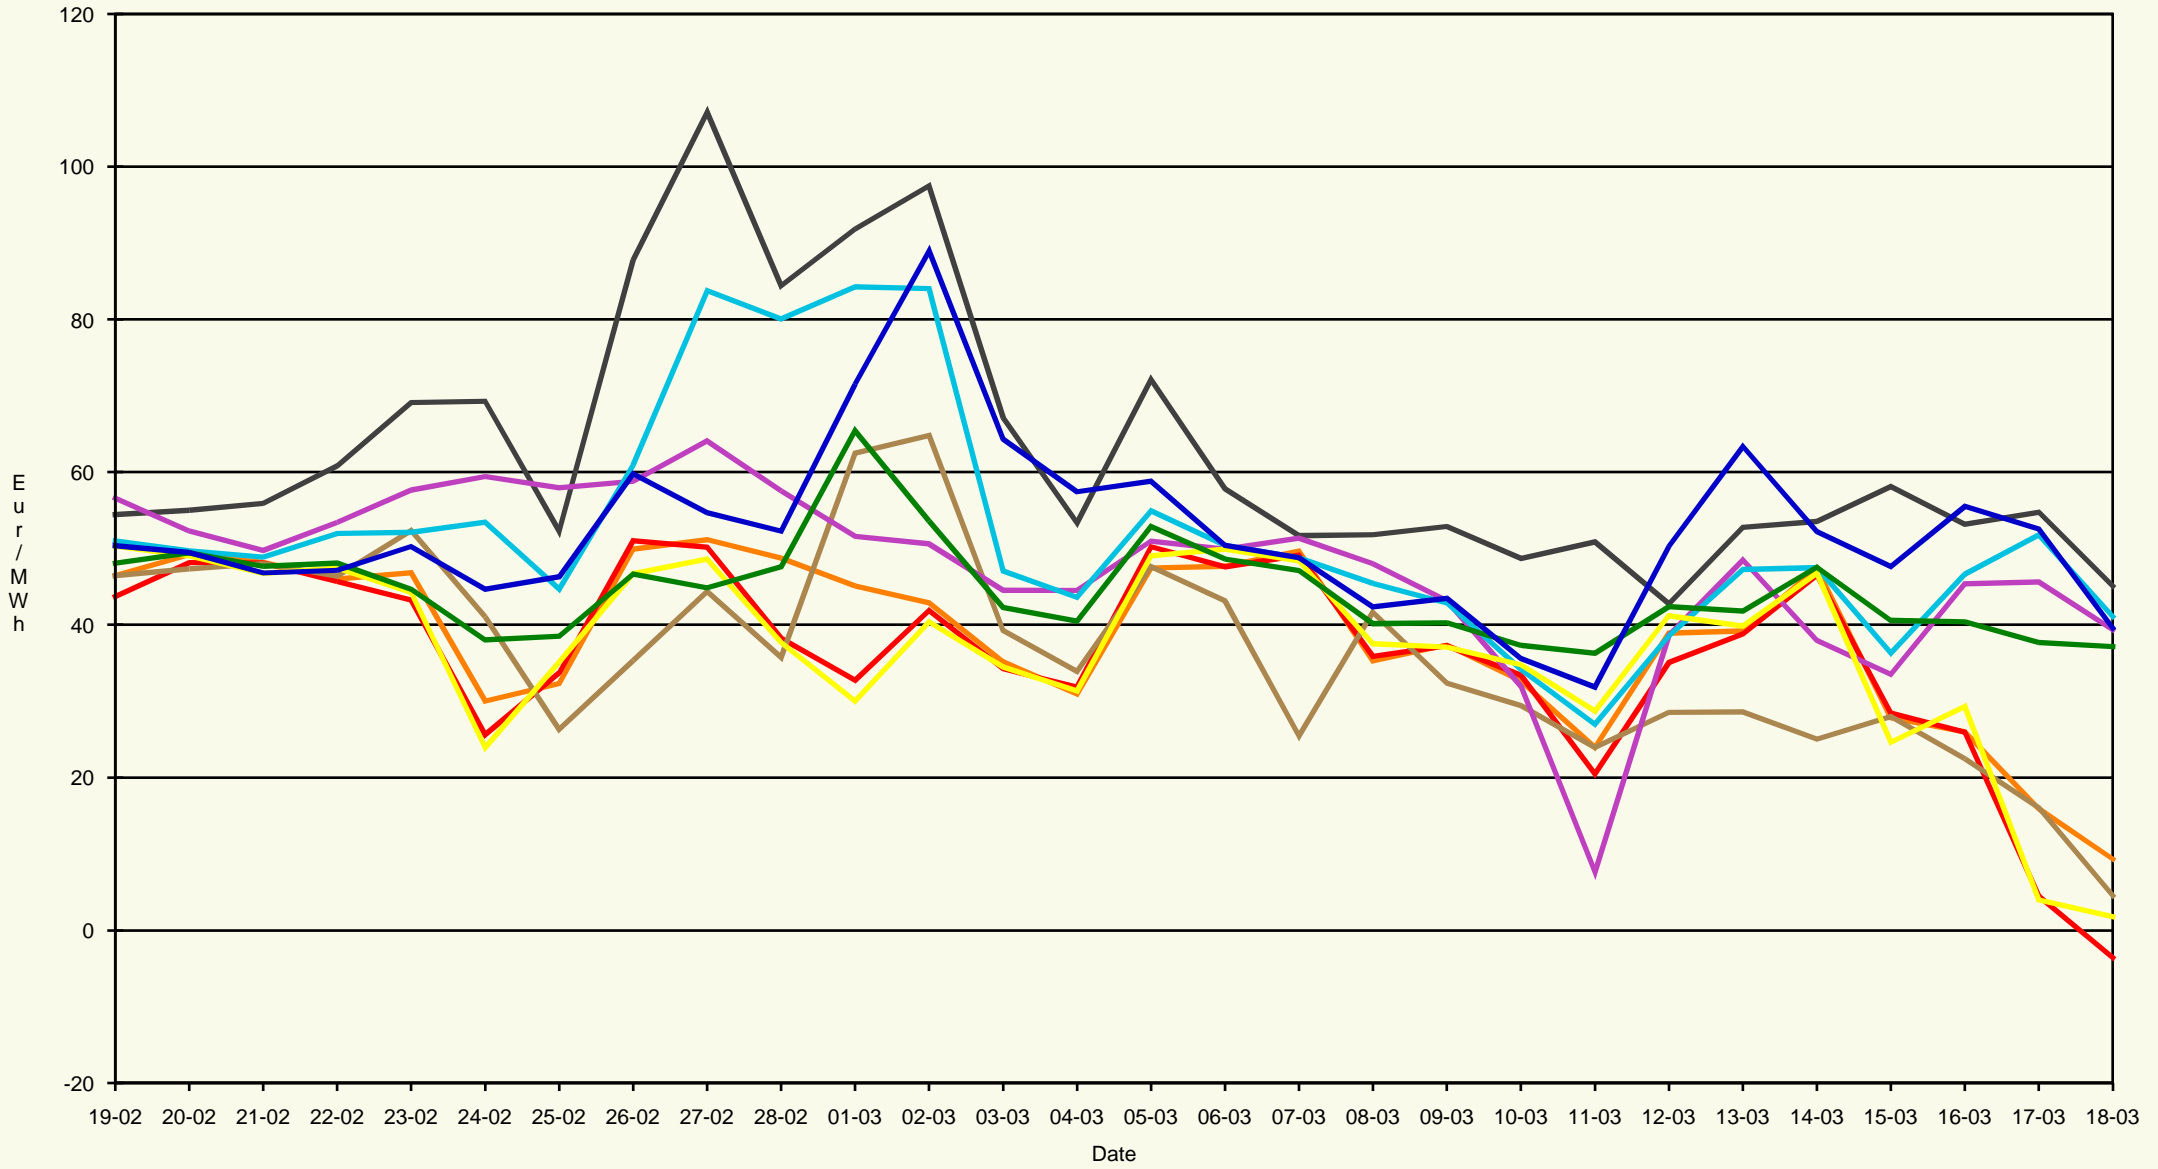

DAILY ARITHMETIC AVERAGE SPOT PRICES IN THE PAST MONTH
19/02/2018 - 18/03/2018

DAILY ARITHMETIC AVERAGE SPOT PRICES IN THE PAST YEAR
19/03/2017 - 18/03/2018