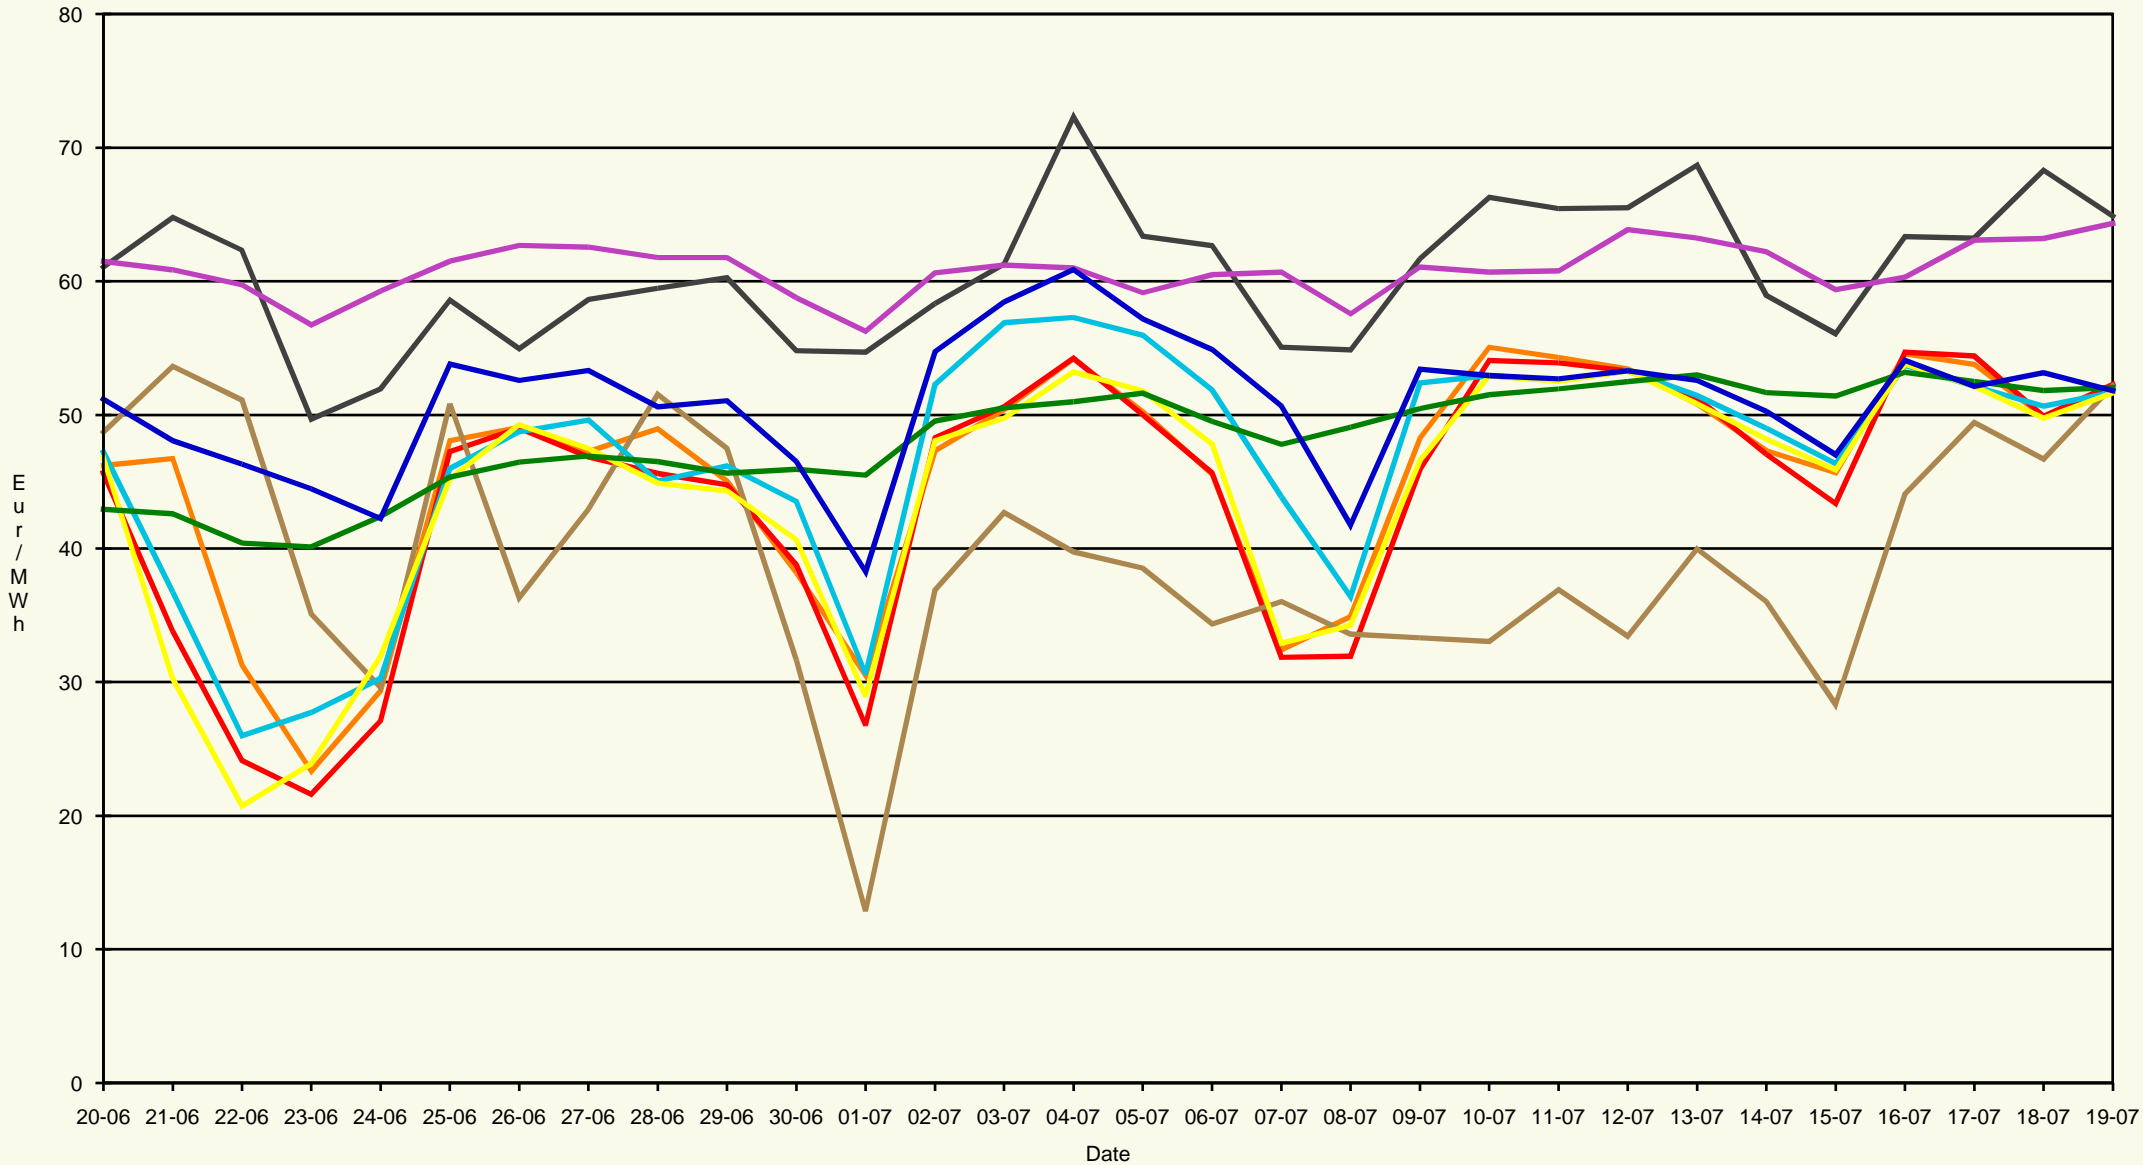

DAILY ARITHMETIC AVERAGE SPOT PRICES IN THE PAST MONTH
20/06/2018 - 19/07/2018

DAILY ARITHMETIC AVERAGE SPOT PRICES IN THE PAST YEAR
20/07/2017 - 19/07/2018