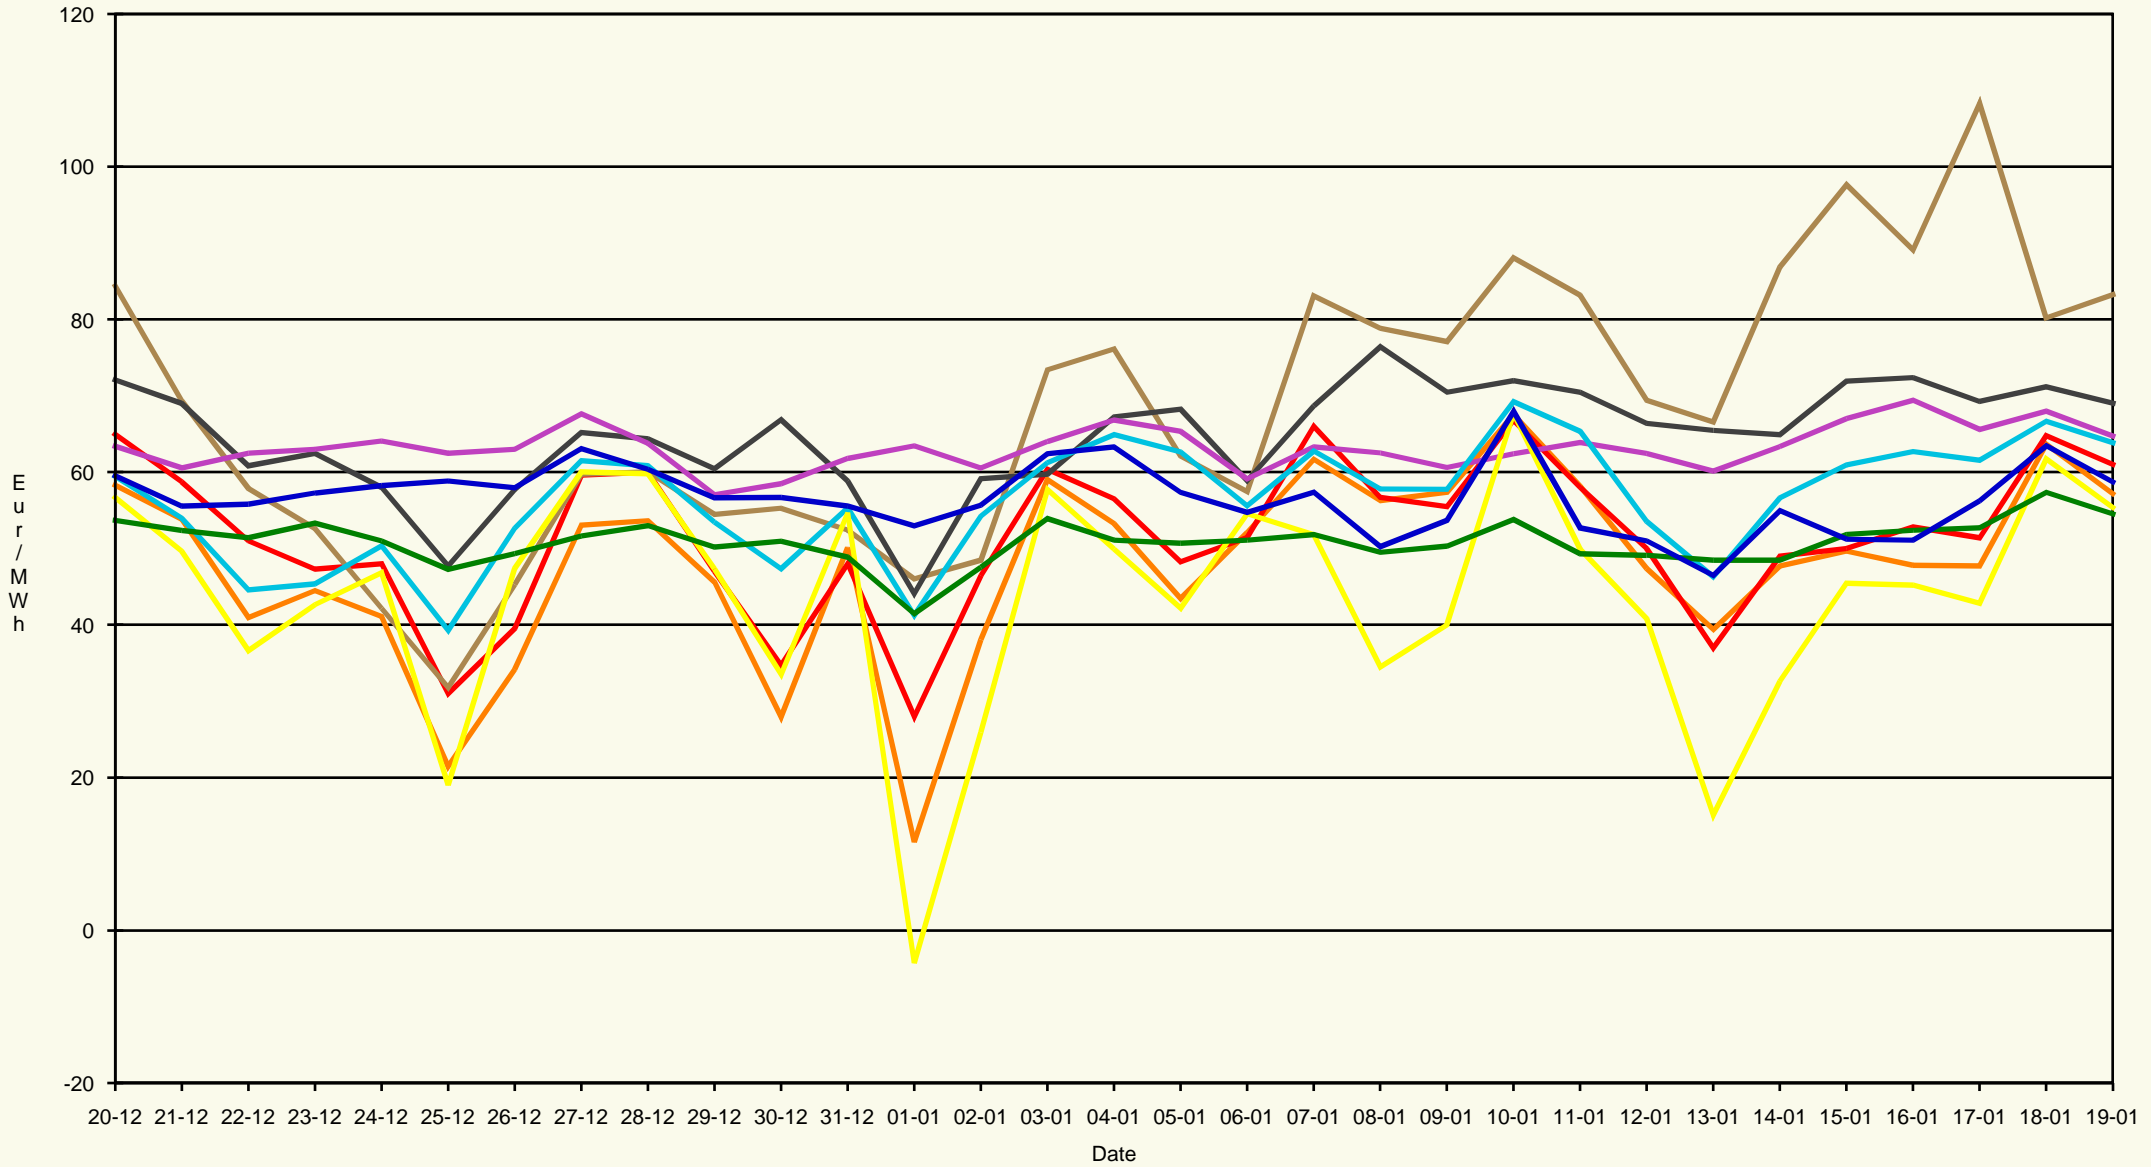

DAILY ARITHMETIC AVERAGE SPOT PRICES IN THE PAST MONTH
20/12/2018 - 19/01/2019

DAILY ARITHMETIC AVERAGE SPOT PRICES IN THE PAST YEAR
20/01/2018 - 19/01/2019