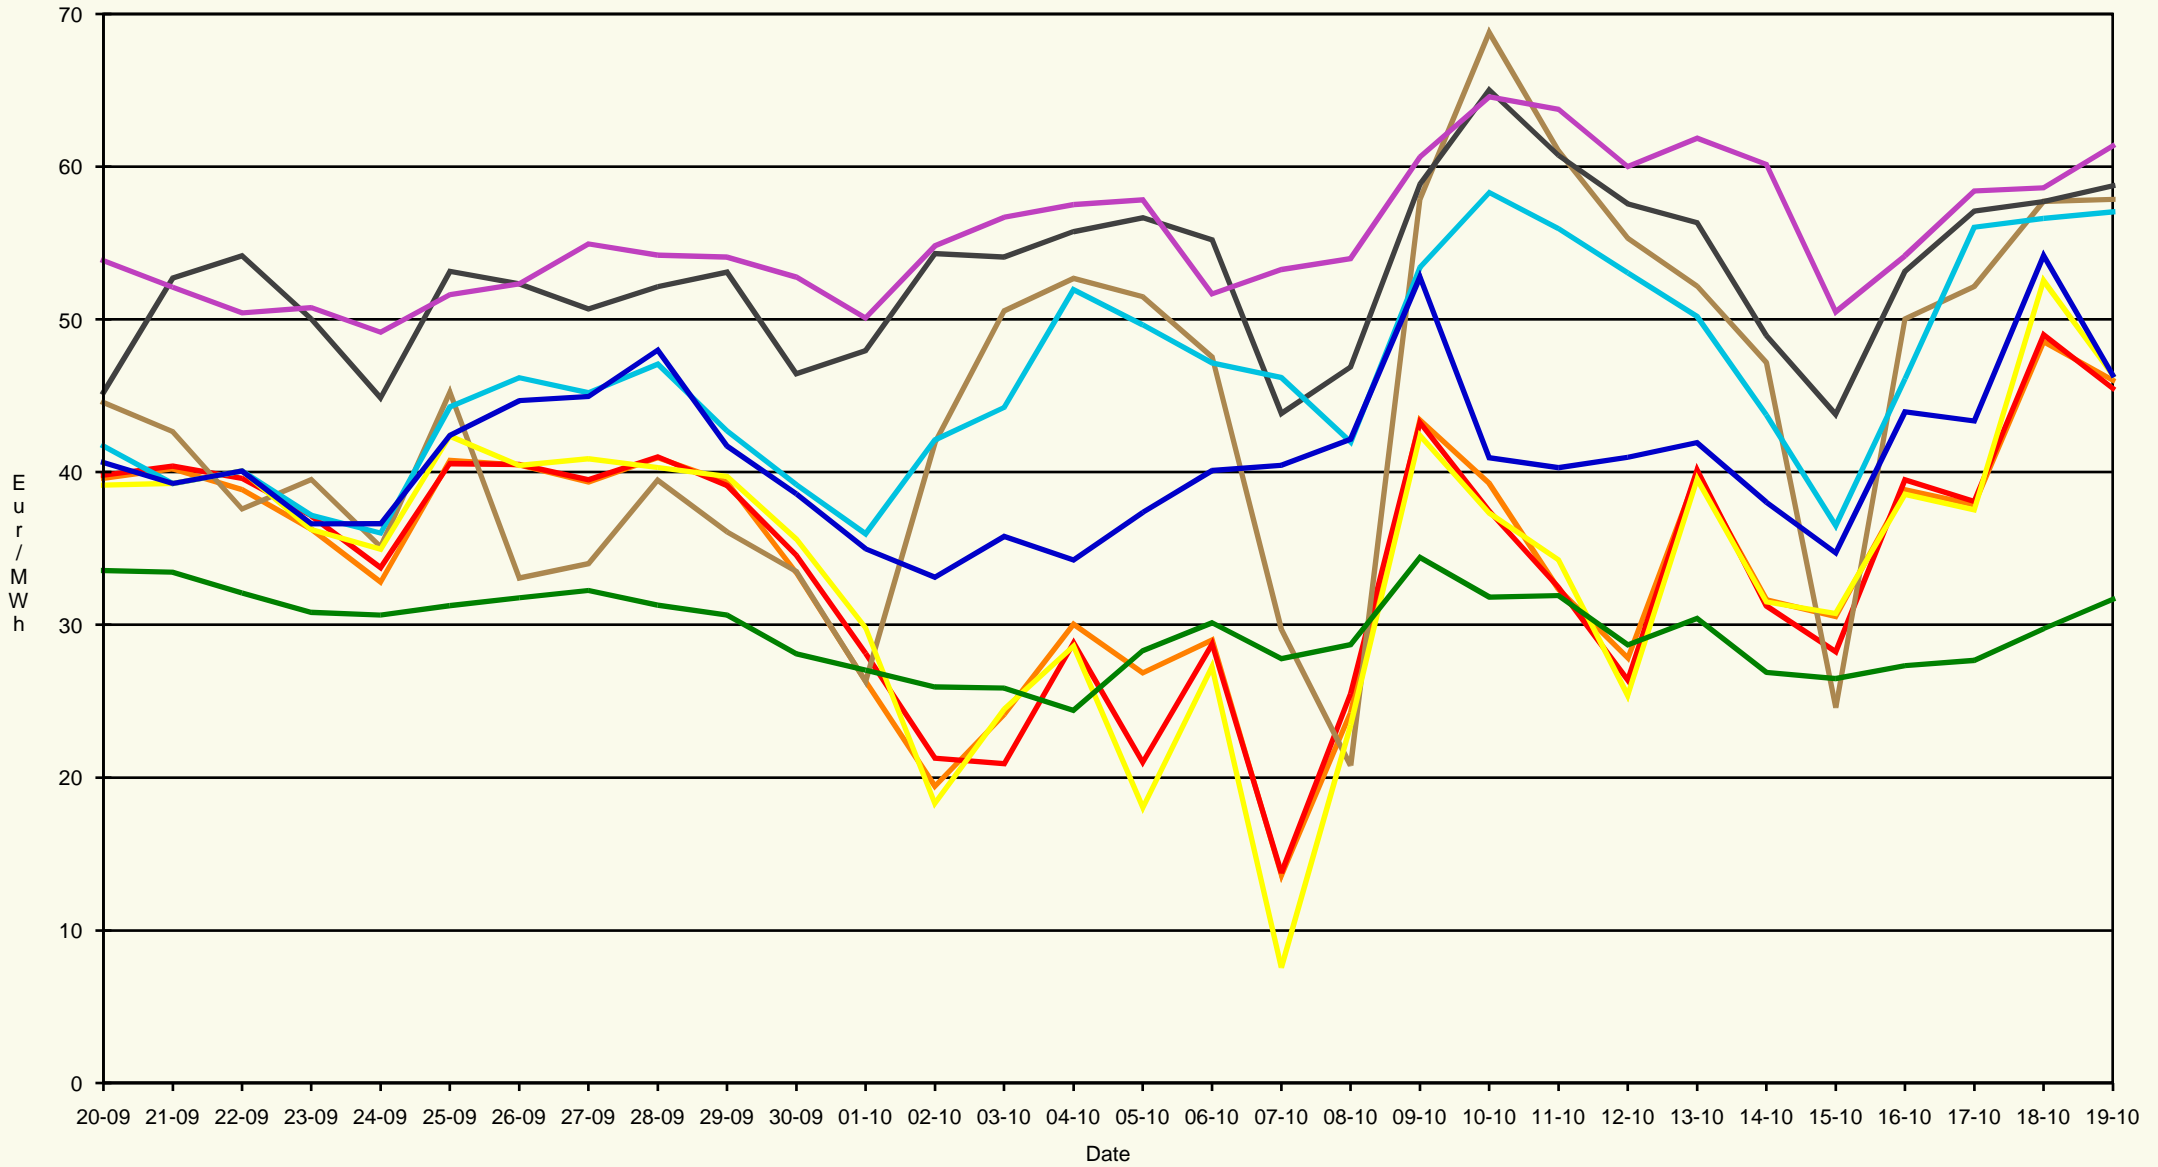

DAILY ARITHMETIC AVERAGE SPOT PRICES IN THE PAST MONTH
20/09/2017 - 19/10/2017

DAILY ARITHMETIC AVERAGE SPOT PRICES IN THE PAST YEAR
20/10/2016 - 19/10/2017