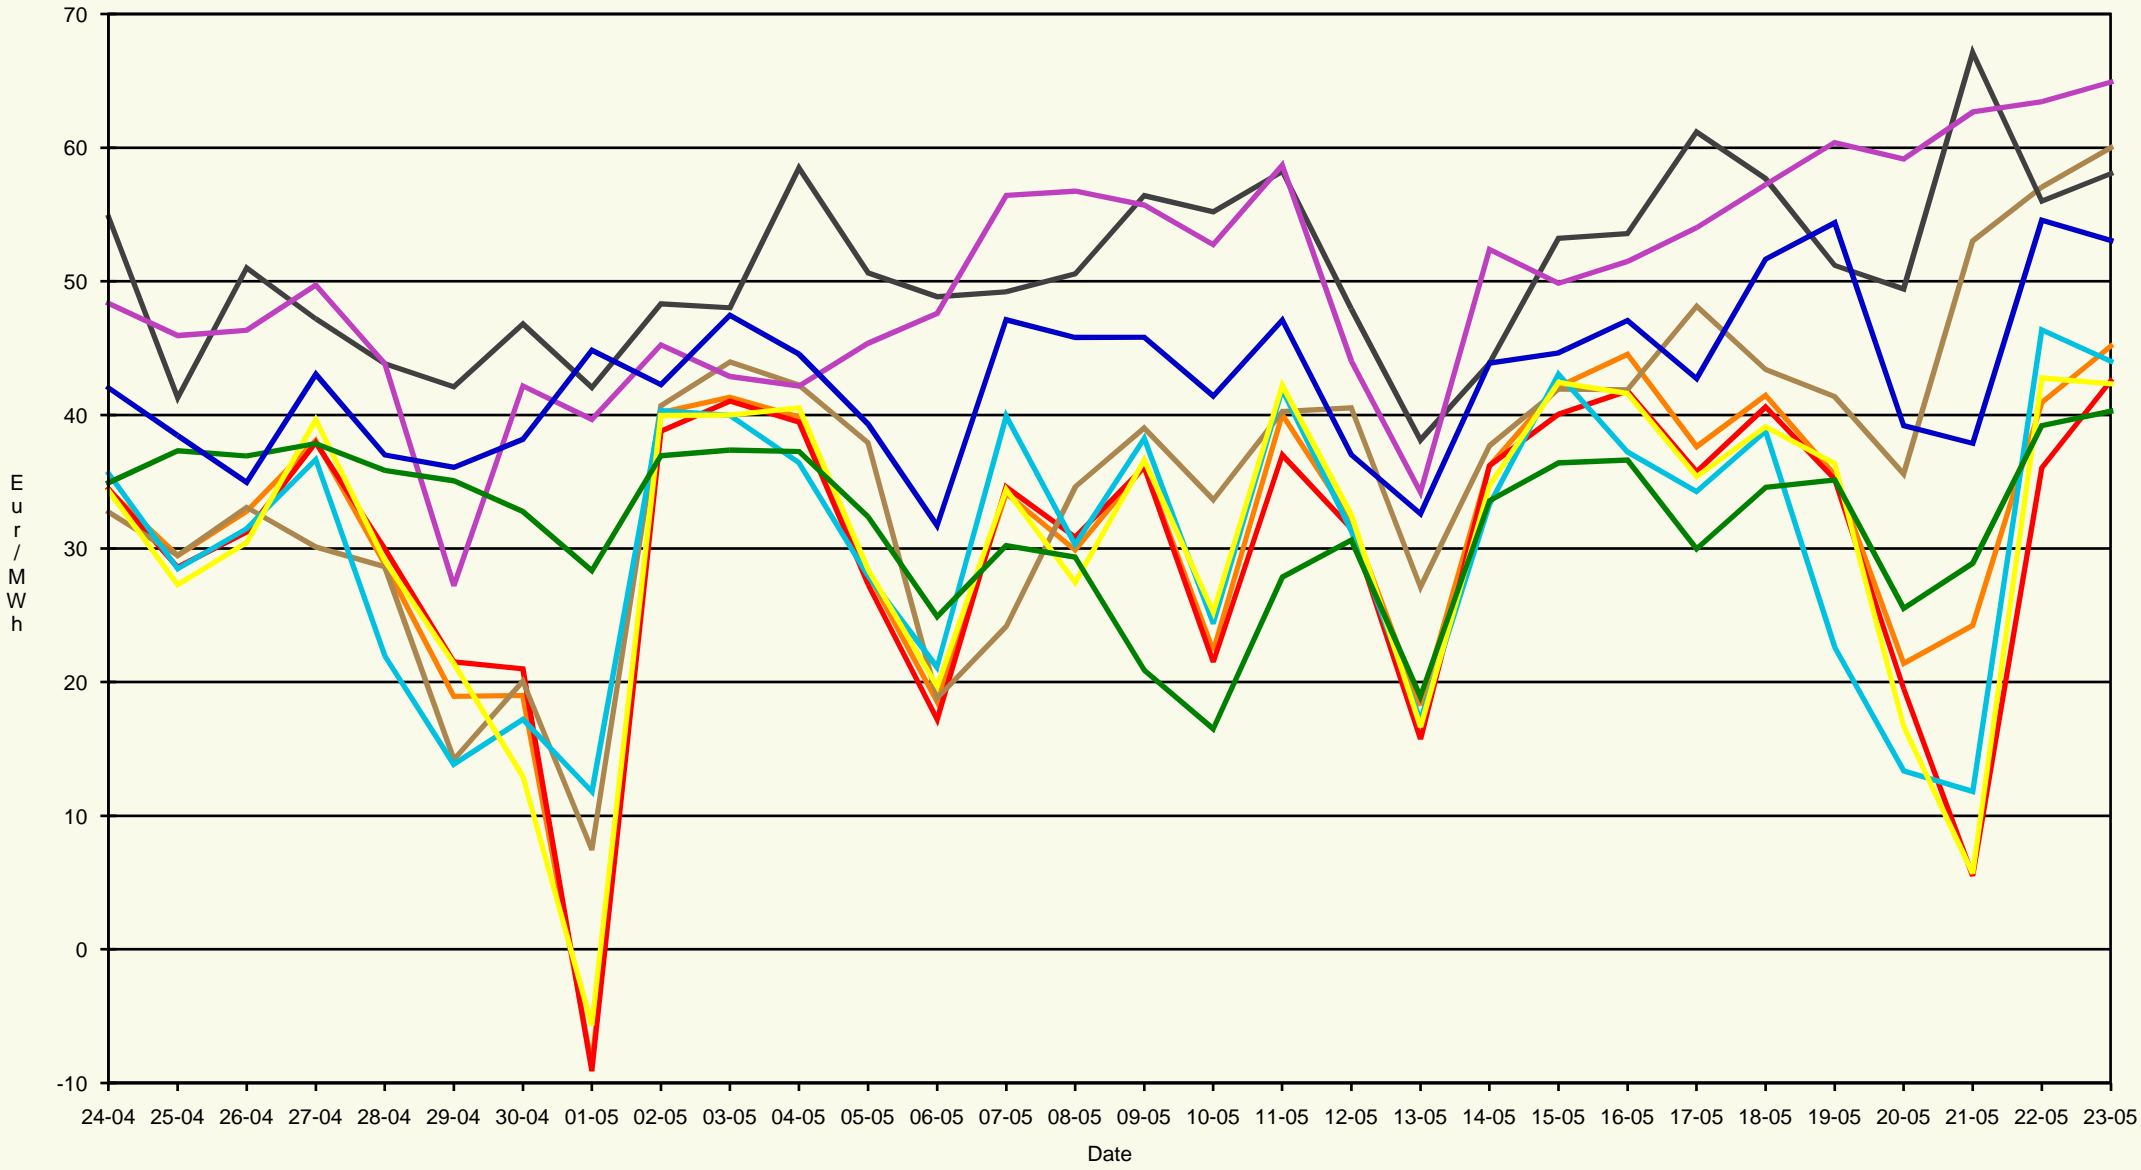

**DAILY ARITHMETIC AVERAGE SPOT PRICES IN THE PAST MONTH**  
**24/04/2018 - 23/05/2018**

**DAILY ARITHMETIC AVERAGE SPOT PRICES IN THE PAST YEAR**  
**24/05/2017 - 23/05/2018**