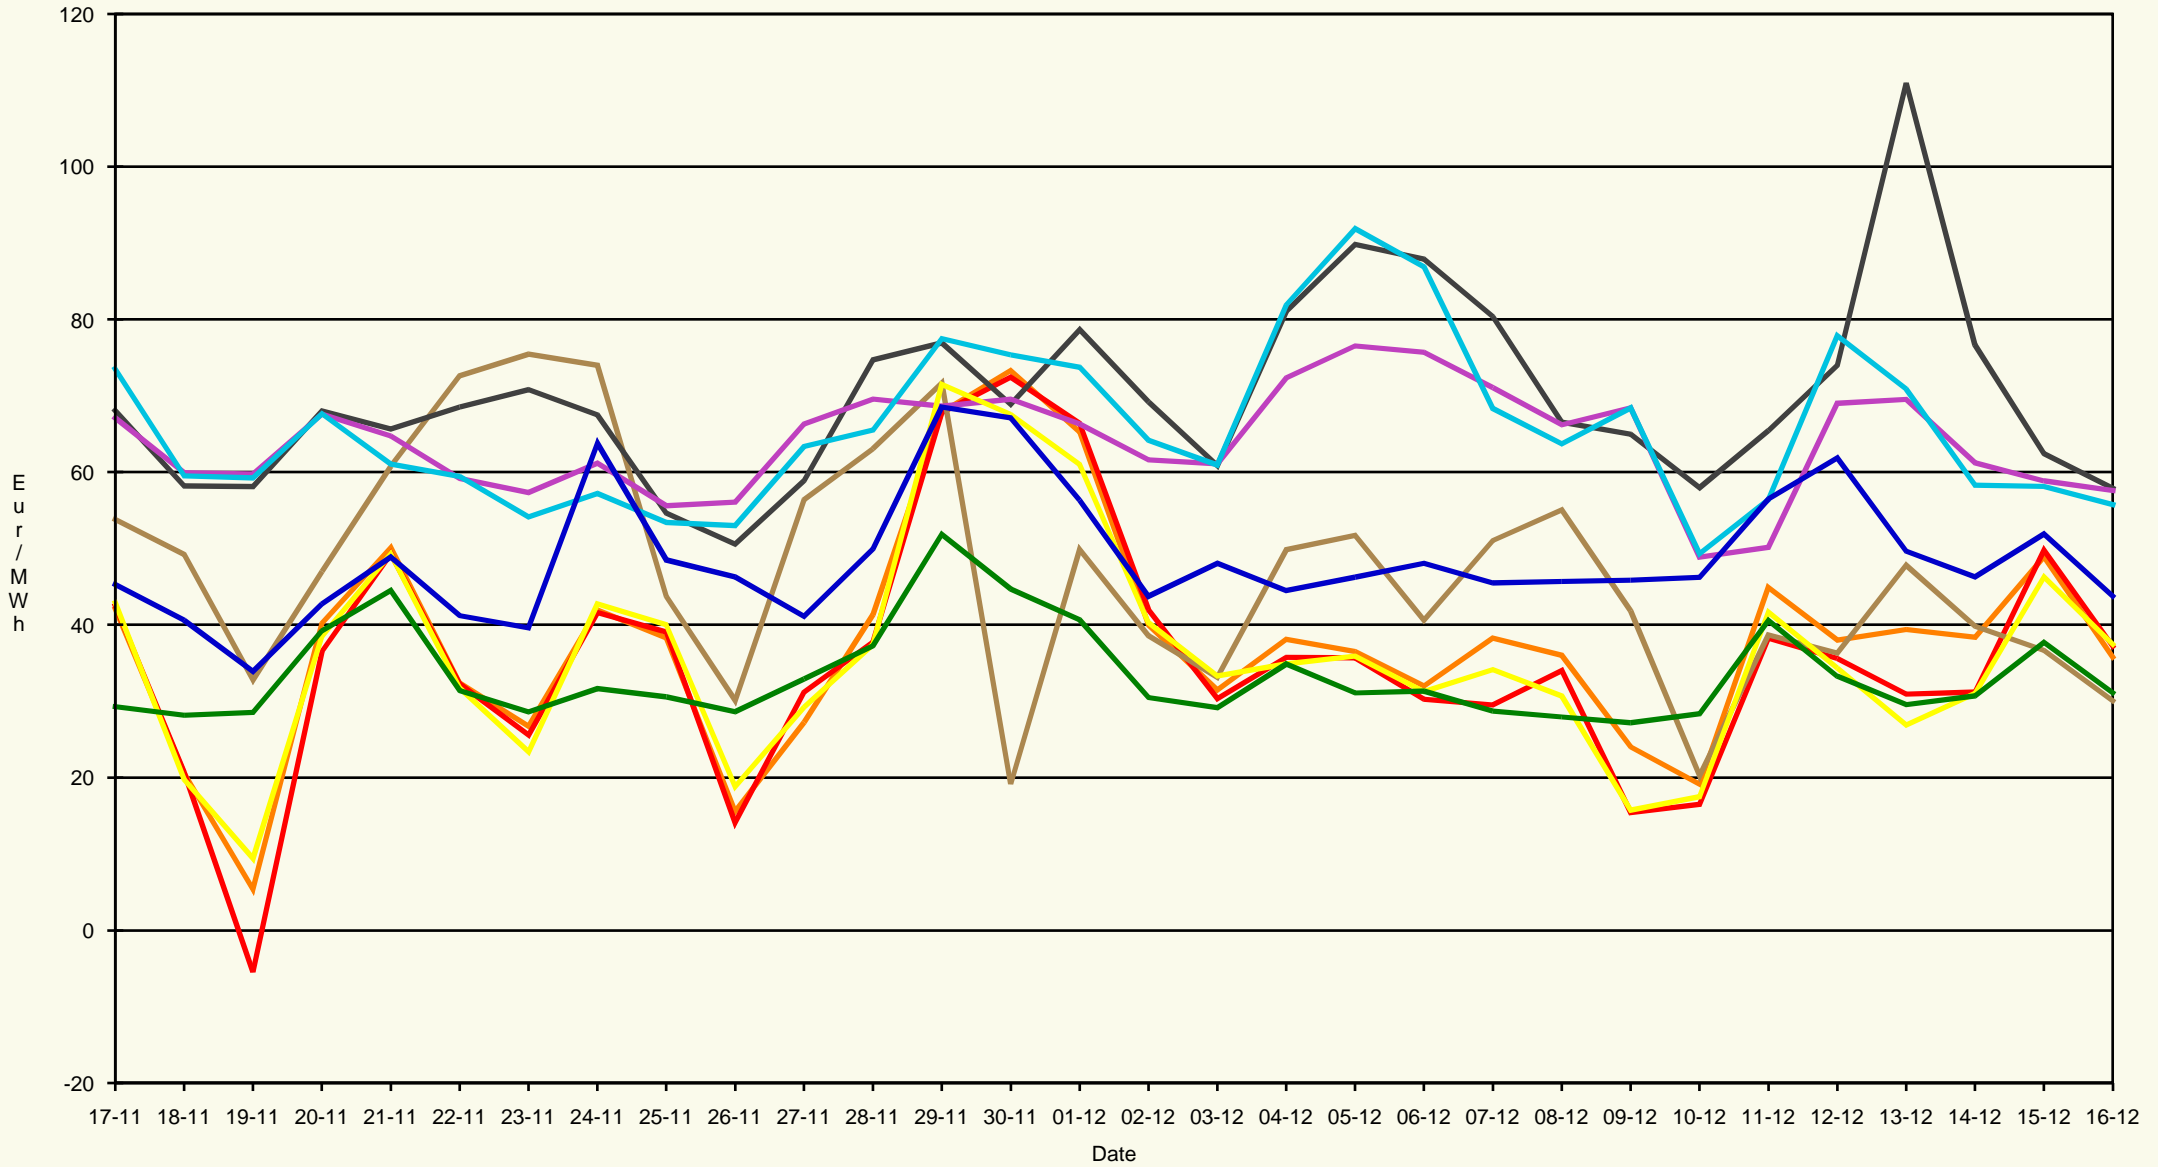

**DAILY ARITHMETIC AVERAGE SPOT PRICES IN THE PAST MONTH**  
**17/11/2017 - 16/12/2017**

**DAILY ARITHMETIC AVERAGE SPOT PRICES IN THE PAST YEAR**  
**17/12/2016 - 16/12/2017**