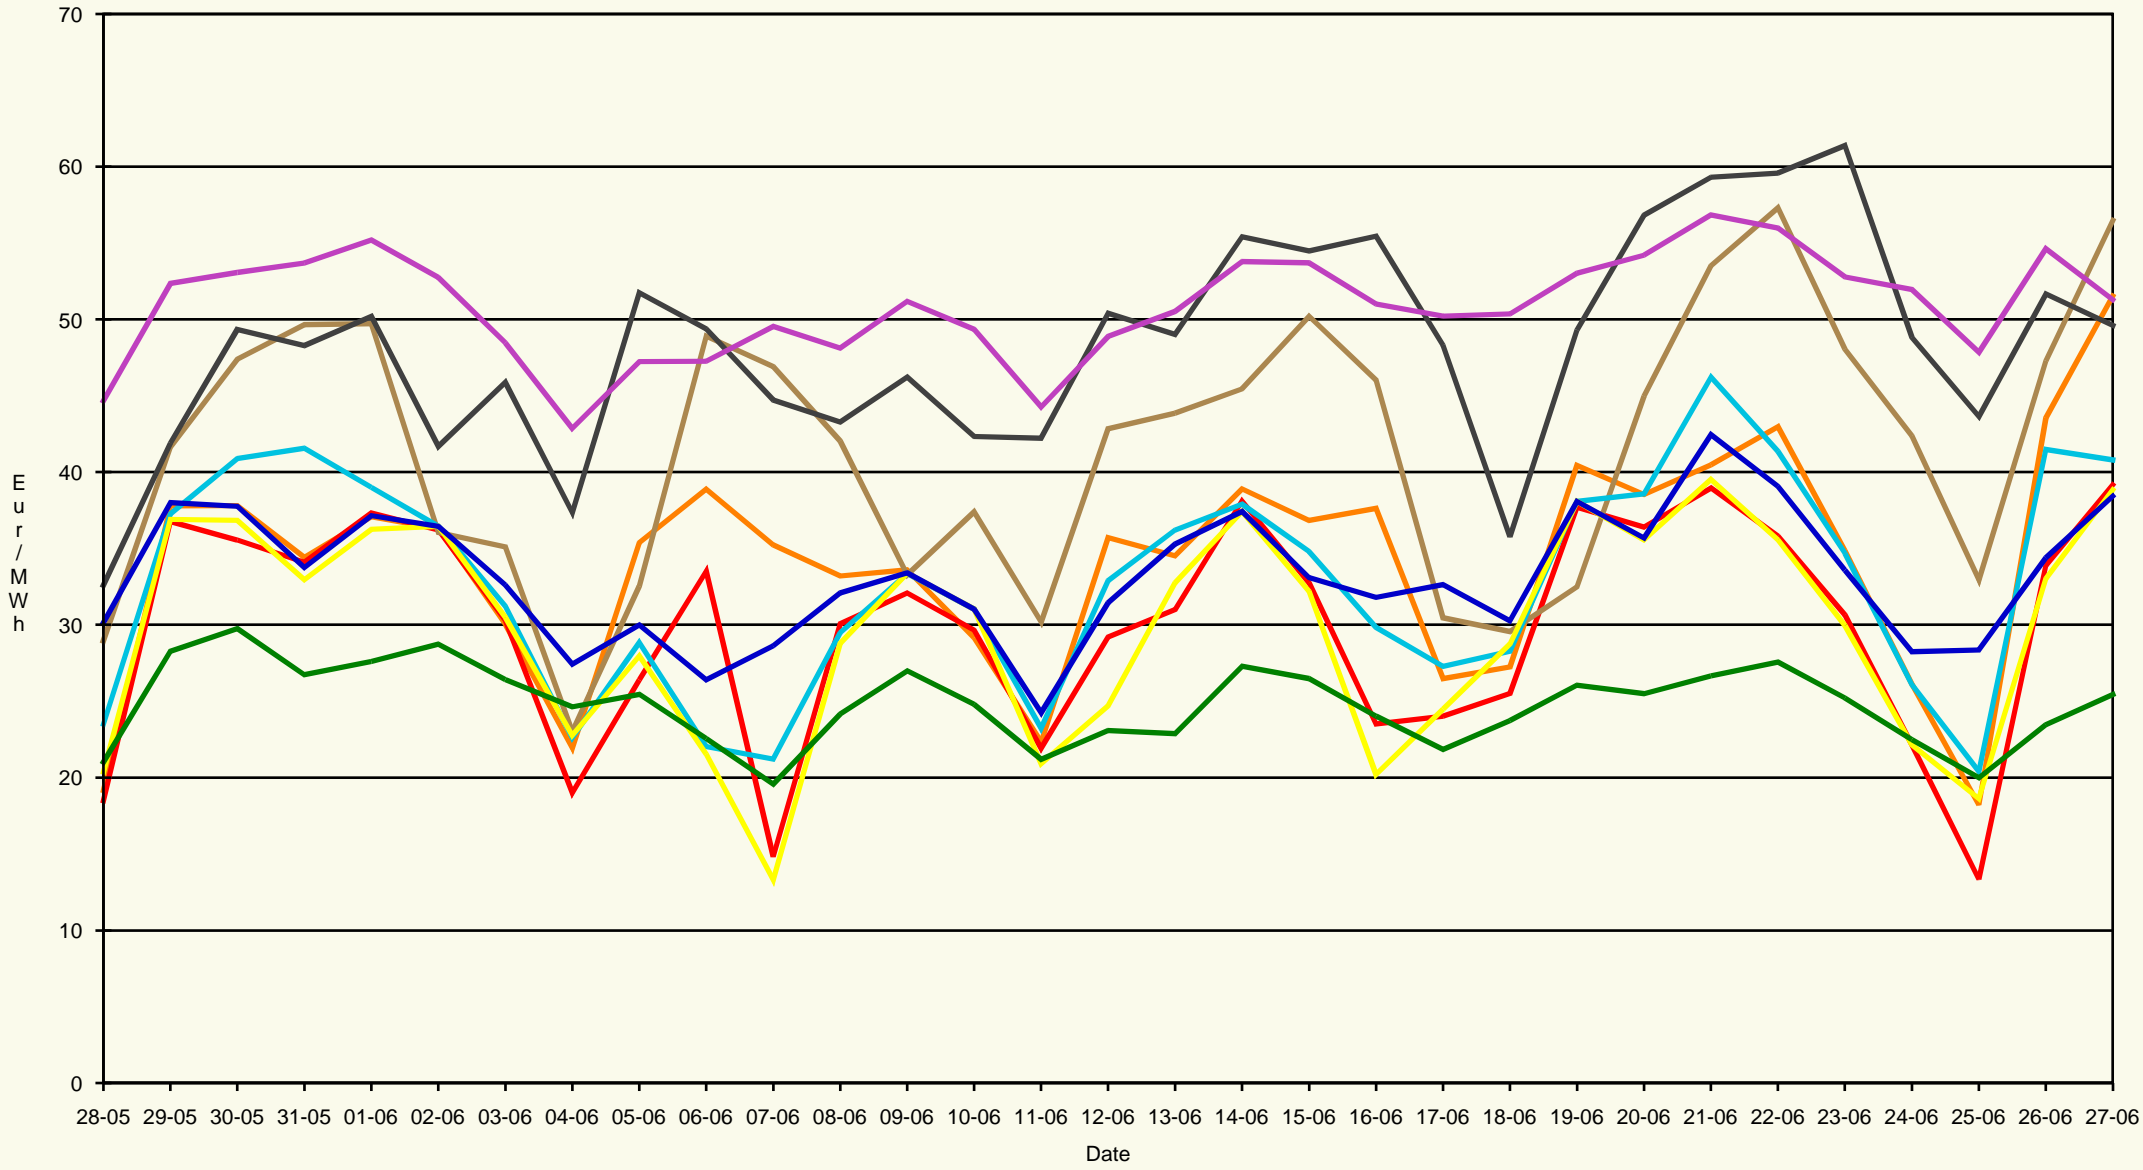

DAILY ARITHMETIC AVERAGE SPOT PRICES IN THE PAST MONTH
28/05/2017 - 27/06/2017

DAILY ARITHMETIC AVERAGE SPOT PRICES IN THE PAST YEAR
28/06/2016 - 27/06/2017