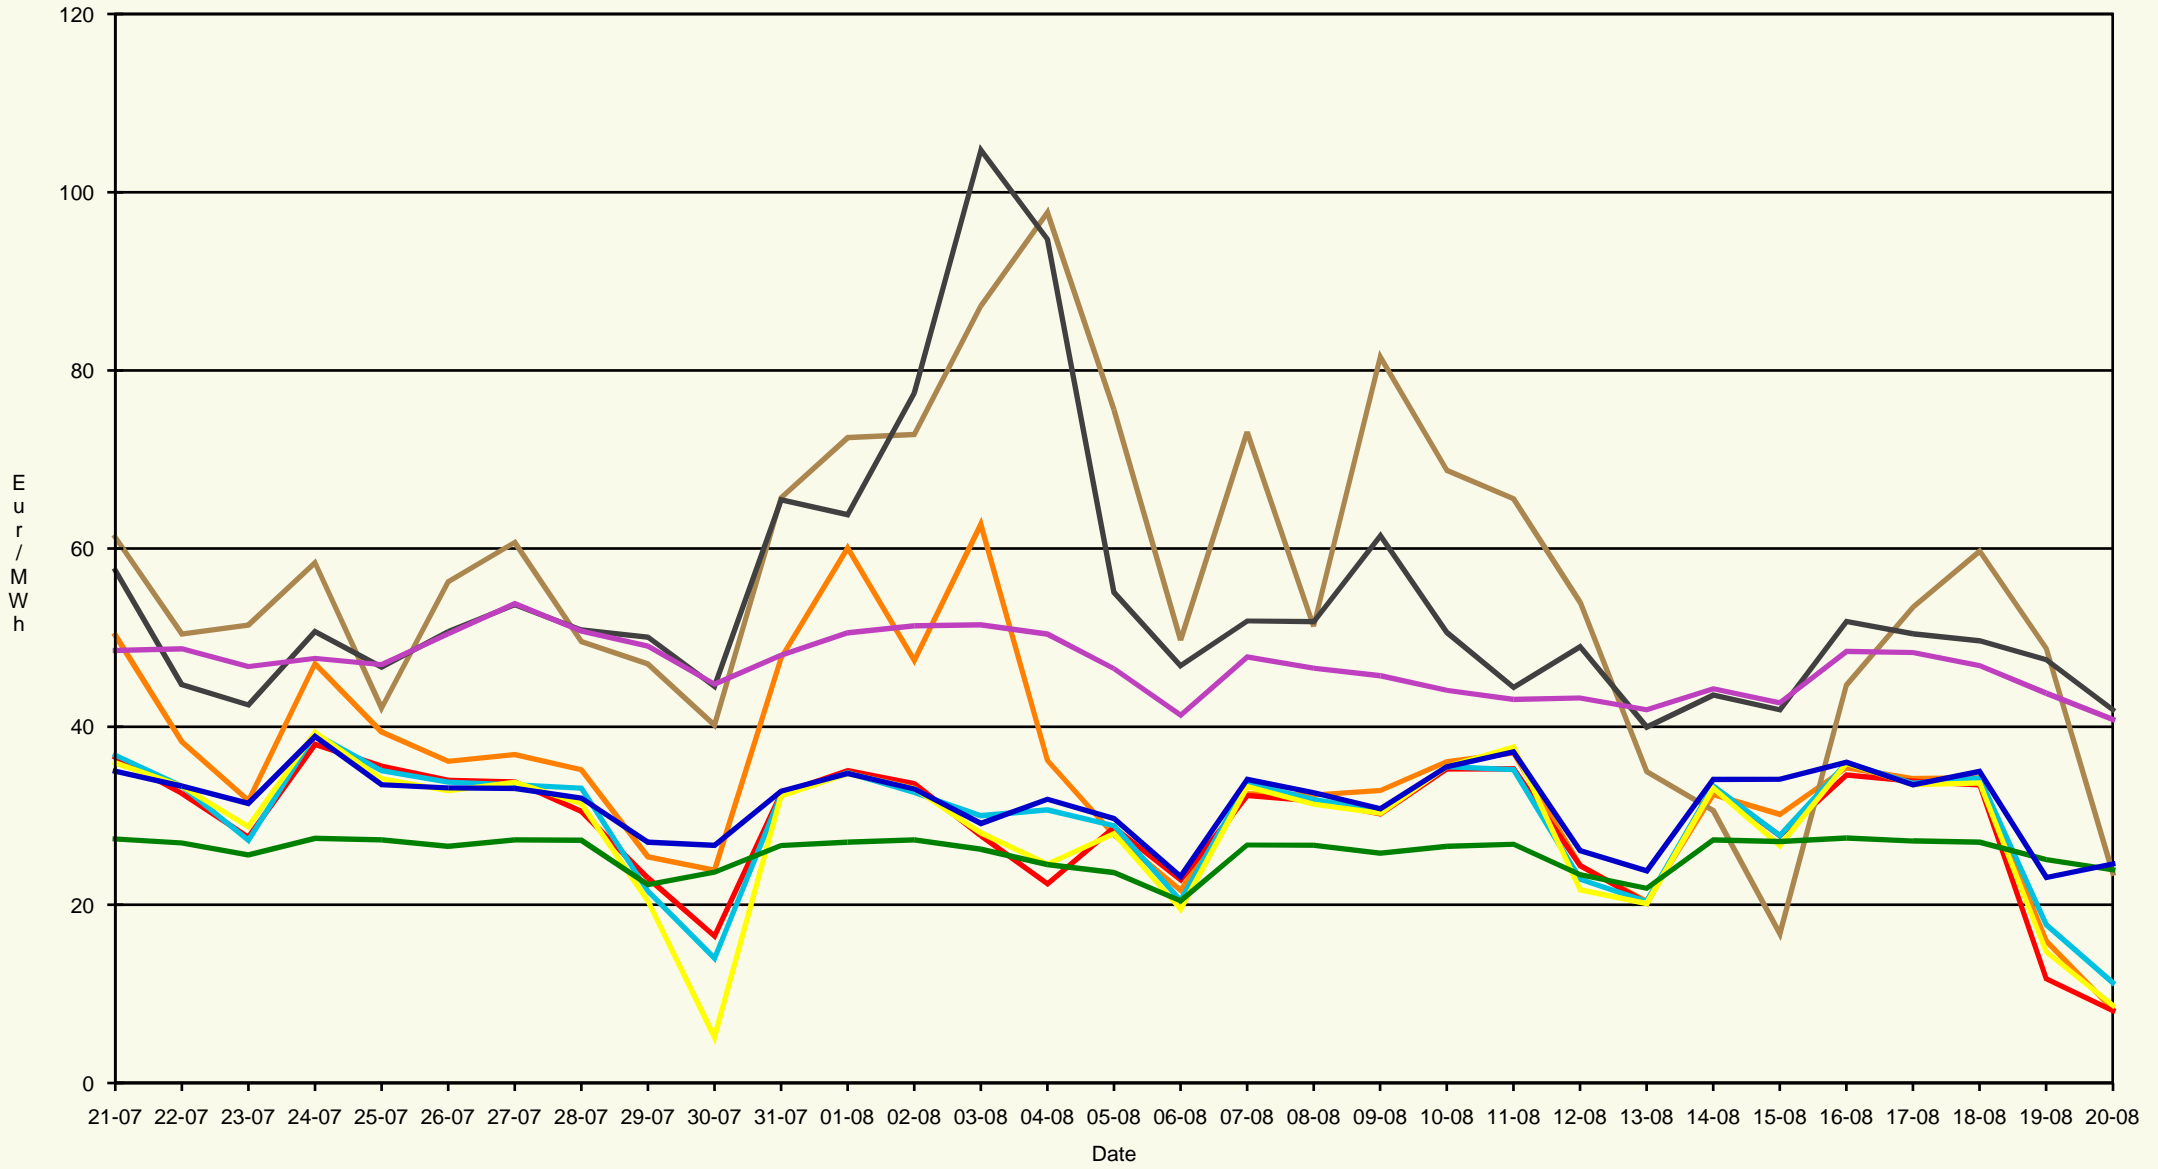

**DAILY ARITHMETIC AVERAGE SPOT PRICES IN THE PAST MONTH**  
**21/07/2017 - 20/08/2017**

**DAILY ARITHMETIC AVERAGE SPOT PRICES IN THE PAST YEAR**  
**21/08/2016 - 20/08/2017**