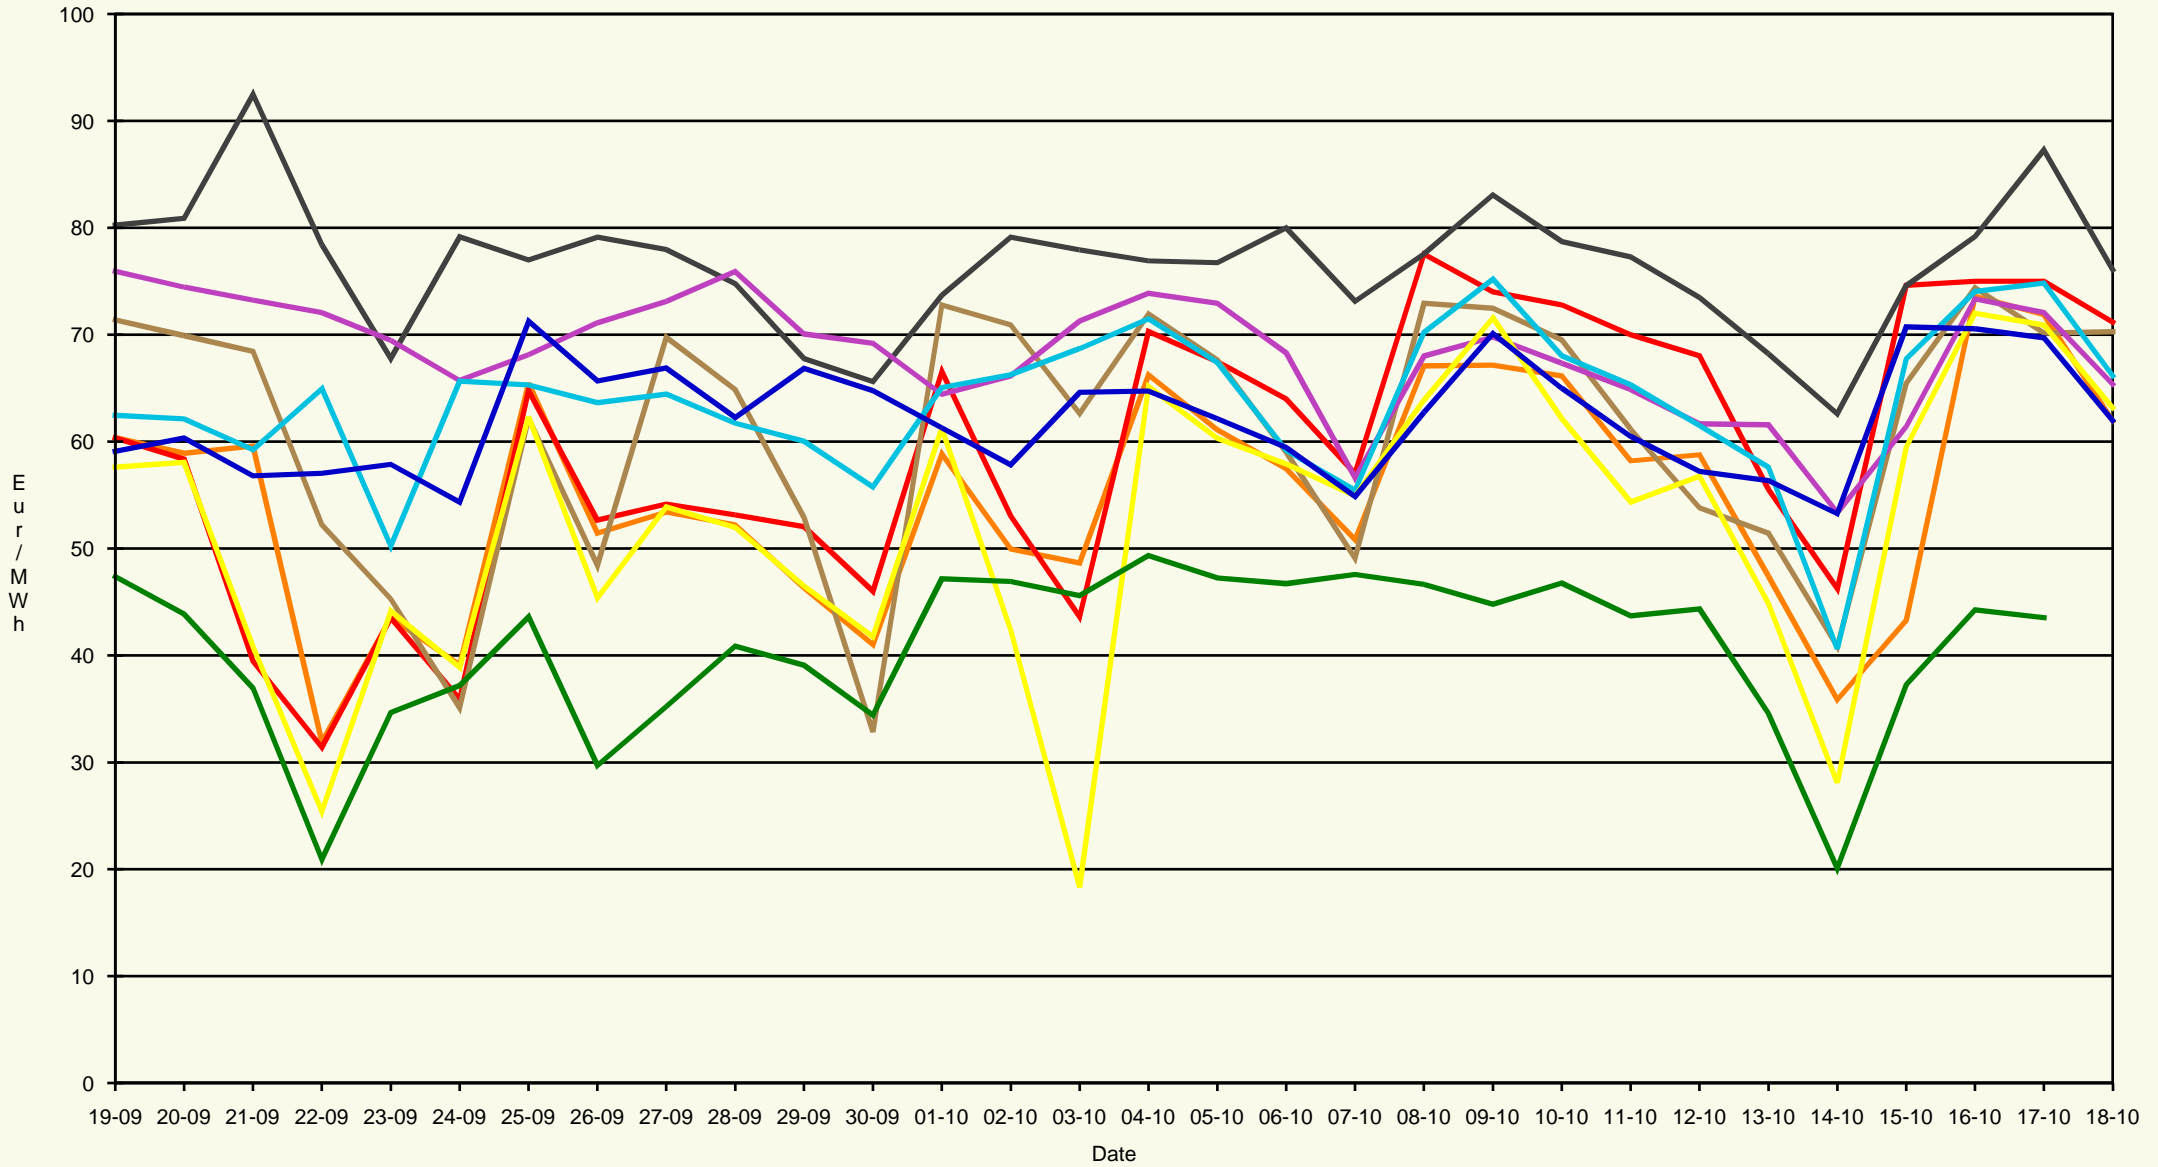

DAILY ARITHMETIC AVERAGE SPOT PRICES IN THE PAST MONTH
19/09/2018 - 18/10/2018

DAILY ARITHMETIC AVERAGE SPOT PRICES IN THE PAST YEAR
19/10/2017 - 18/10/2018